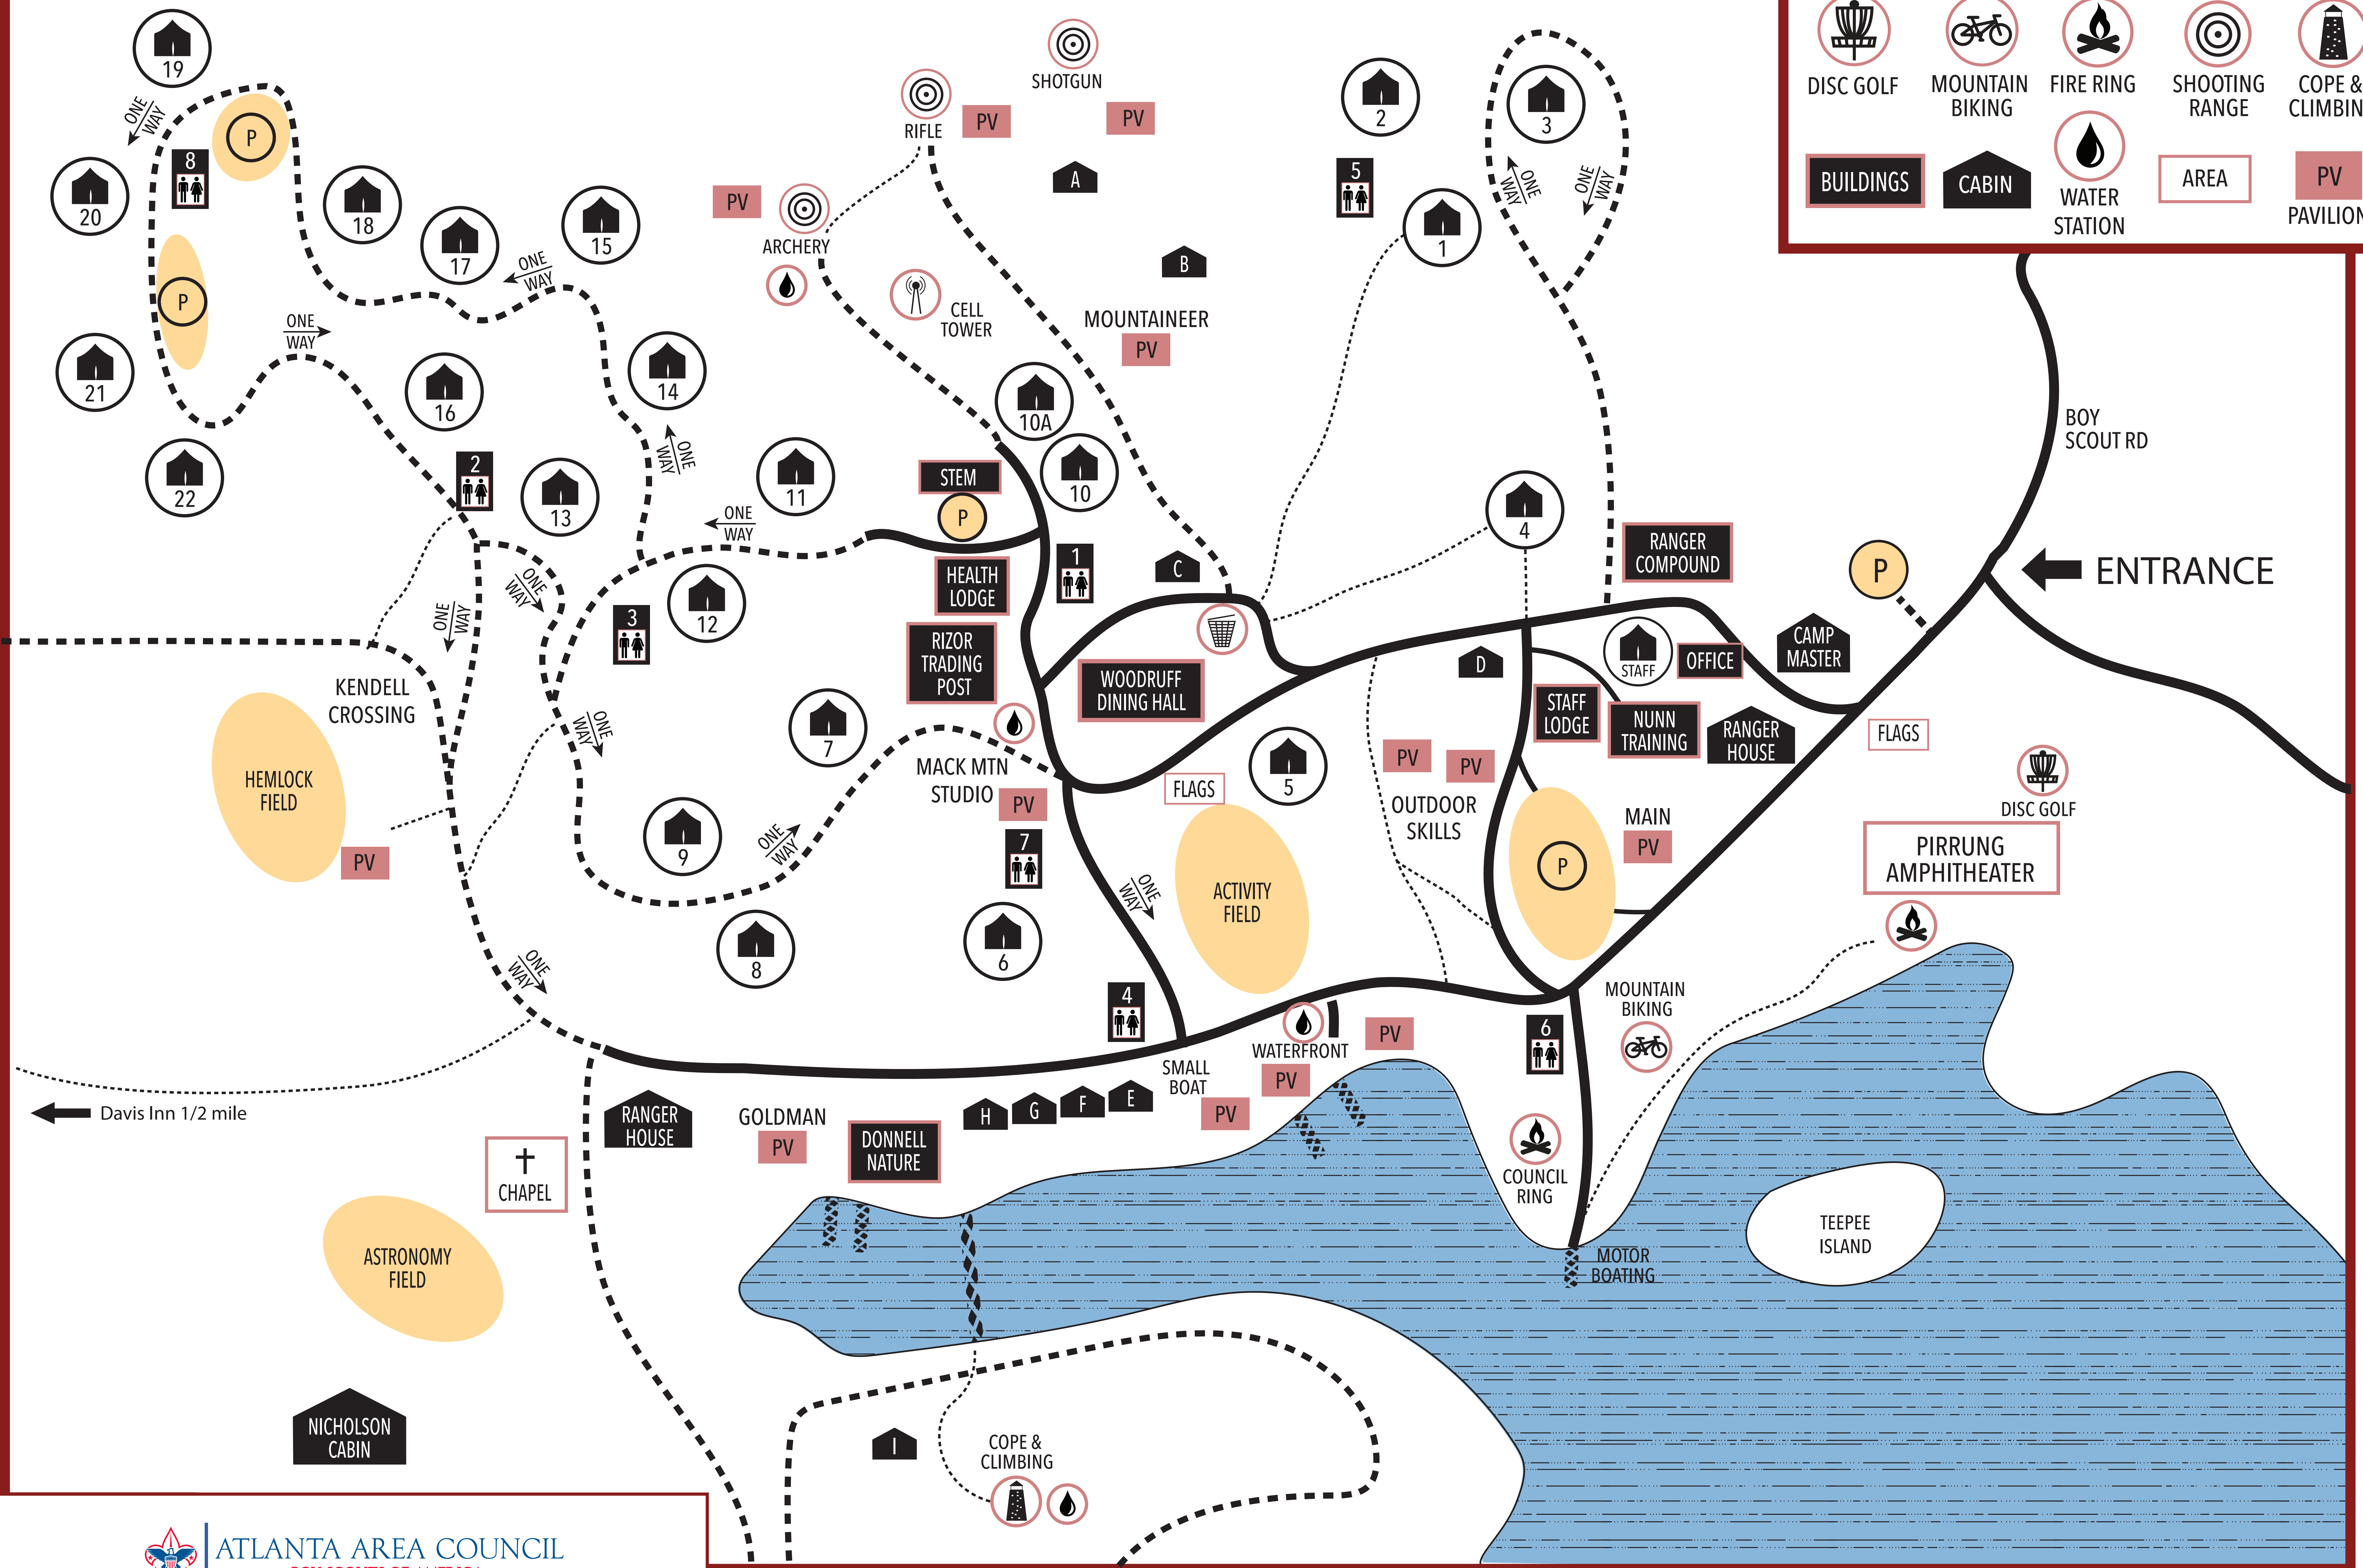

WOODRUFF SCOUT CAMP

← Davis Inn 1/2 mile